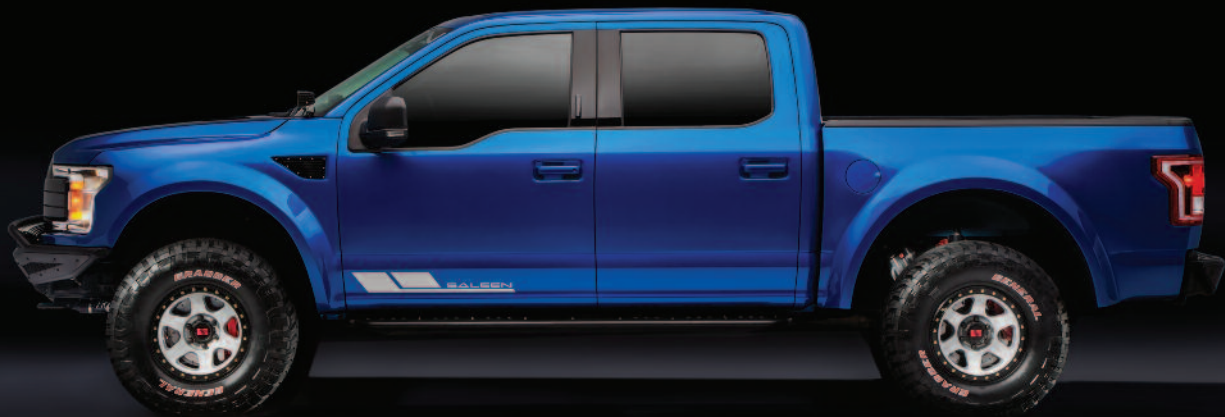

SPORTRUCK XR

SPORTTRUCK XR

FEATURES AND SPECIFICATIONS

SALEEN SIGNATURE SERIES POWERTRAIN	WHITE LABEL	YELLOW LABEL	BLACK LABEL
Sportruck XR V8 5.0L N.A.	*		*
Horse Power	415		415
Torque	420		
Sportruck XR V8 5.0L Supercharged			0
Horse Power		700	700
Torque		600	600
STX XR 3.5L EcoBoost	0	0	0
Horse Power	390	390	390
Torque	480	480	480
STX XR 2.7L EcoBoost	0	0	0
Horse Power	340	340	340
Torque	410	410	410
Saleen Powerflash Performance Calibration	*	*	*
Saleen Performance Air Filter	*	*	*
Saleen Side Exhaust with dual Polished Stainless Steel Tips	*	*	*
Upgraded and Extended Front Axles			*
Full Floating Rear Axle			*
SALEEN SIGNATURE SERIES AIR MANAGEMENT			
Saleen Power Hood	*	*	*
SXR Front Bumper	*	*	*
Saleen Side Steps	*	*	*
SXR Rear Bumper	*	*	*
Saleen Smooth Extended Fender and Quarter Panel Flasses	0	0	
Saleen Single Bar Grille with Saleen Badge	*	*	*
SXR Front Fenders w/Saleen Badging			*
SXR Front Bumper to match wider fenders			*
SXR Rear Quarter Panels			*
SXR Rear Bumper to match wider quarter Panels			*
Saleen Raised Letter Tailgate Panel	*	*	*
SALEEN RACECRAFT SUSPENSION			
FOX Front 2.5 Coil Over Shocks to level out front with rear	*	*	
FOX Rear 2.5 Smooth Series Shocks	*	*	
Saleen Upper Control Arms			*
Saleen Lower Control Arms			*
Saleen Spindle			*
Fox Custom Tuned Front Shocks w/by-pass for 12" of Travel			*
Saleen Rear Leaf Springs			*
Saleen Bump Stop with Frame Gusset			*
Fox Custom Tuned Rear By-Pass Shocks for 14" of Travel			*